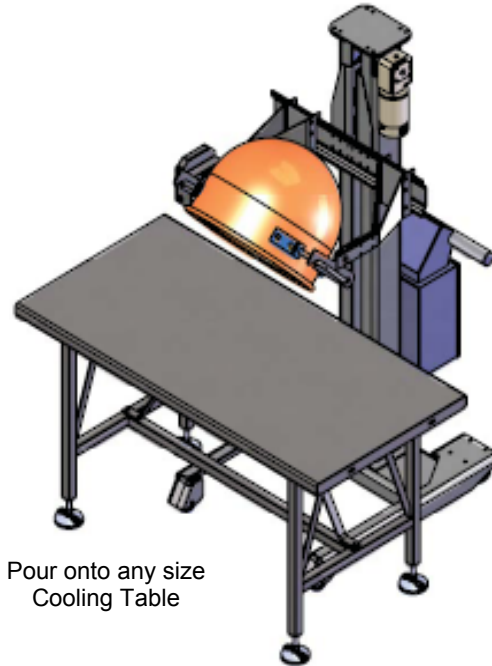

NEW - LifTILTruk® 'A' Kettle Lift

ONE PERSON EFFICIENT LIFTING & POURING

Pour onto any size
Cooling Table