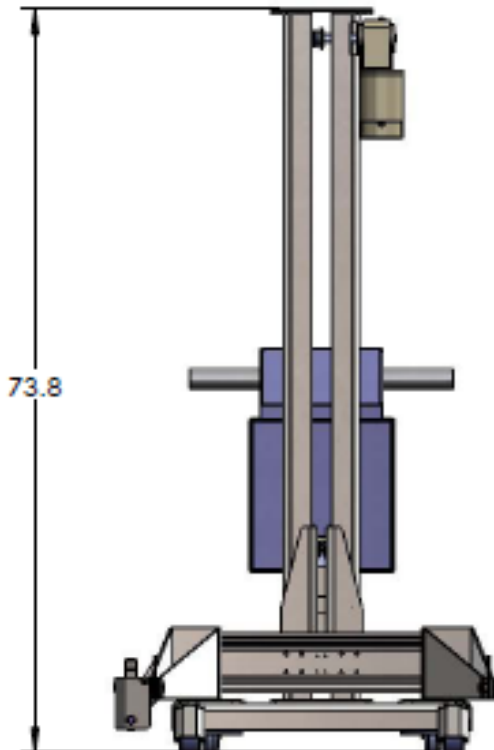

NEW - LifTILTruk® 'A' Kettle Lift

ONE PERSON EFFICIENT LIFTING & POURING

Pour onto any size
Cooling Table

Designed to fit
through
doorways

SAVAGE
BROS. CO.
S I N C E 1 8 5 5

1125 Lunt Avenue, Elk Grove Village, IL 60007-5023 USA

Phone: 847-981-3000
USA Fax: 800-2-SAVAGE
World Fax: +847-981-3010

E-mail: info@savagebros.com
Web: www.savagebros.com