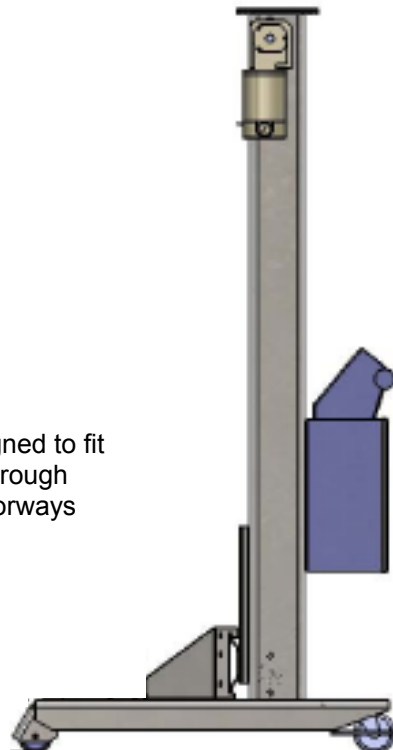

E-mail: info@savagebros.com
Web: www.savagebros.com

Introducing the NEW Space Saving LifTILTruk® 'A' Kettle Lift

ONE PERSON EFFICIENT LIFTING & POURING

- Push-button 12VDC powered lift
- Hand-crank geared tilt
- Lifts and pours to work-table height
- Directly picks up Savage kettles
- Mixer bowls and other containers can be picked up with special straps or adapters
- Weight lifting capacity 250LB / 110KG
- 12 volt on-board battery & charger, plugs into standard outlet for recharge
- 120VAC-60HZ / 240VAC-50HZ

Gas & Electric Stoves ♦ Copper & Stainless Kettles ♦ FireMixer Cooker-Mixers ♦ Hi-Speed Cookers ♦ Bowl & Kettle LifTILTruks ♦ Cooling Tables ♦ Chocolate Tempering ♦ Depositing & Transfer Systems

NEW - LifTILTruk® 'A' Kettle Lift

ONE PERSON EFFICIENT LIFTING & POURING

Pour onto any size
Cooling Table

Designed to fit
through
doorways

SAVAGE
BROS. CO.
S I N C E 1 8 5 5

1125 Lunt Avenue, Elk Grove Village, IL 60007-5023 USA

Phone: 847-981-3000
USA Fax: 800-2-SAVAGE
World Fax: +847-981-3010