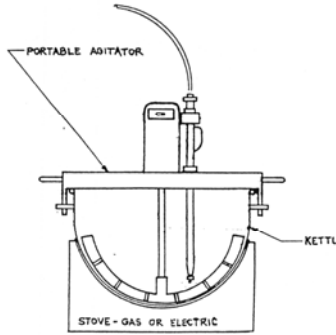

### Features include:

- A digital temperature instrument with set-point and actual temperature displays.
- Audible alarm to alert the operator as the batch temperature approaches the set-point.
- Temperature sensor probe is encased in a stainless steel sleeve – models available for use in kettle, portable agitator, and many other **Savage Bros.** applications, including older FireMixers and chocolate melters.
- 10' flexible cable allows mobility.
- Standard wall mount box or optional stand.
- Optional **control components** can be incorporated into properly equipped Savage gas stove to provide burner cycle control.

Monitoring batch temperature on #20 Gas Stove  
Shown with *optional* stand and Portable Agitator

Remote Sensor in Kettle

Remote Sensor used  
with Portable Agitator

Unit incorporated into older  
Savage S-48 FireMixer