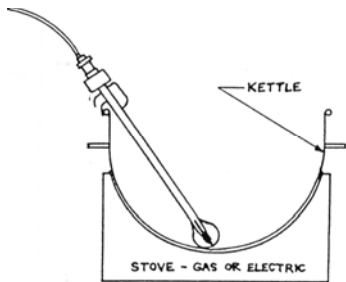

## Remote Digital Thermometer Unit

The **Savage Bros.** Remote Digital Thermometer Unit is a highly accurate instrument with a state-of-the-art temperature sensor. Monitor and maintain your product at the right temperature!

### Features include:

- A digital temperature instrument with set-point and actual temperature displays.
- Audible alarm to alert the operator as the batch temperature approaches the set-point.
- Temperature sensor probe is encased in a stainless steel sleeve – models available for use in kettle, portable agitator, and many other **Savage Bros.** applications, including older FireMixers and chocolate melters.
- 10' flexible cable allows mobility.
- Standard wall mount box or optional stand.
- Optional **control components** can be incorporated into properly equipped Savage gas stove to provide burner cycle control.

Monitoring batch temperature on #20 Gas Stove  
Shown with *optional* stand and Portable Agitator

Remote Sensor in Kettle

Remote Sensor used  
with Portable Agitator

Unit incorporated into older  
Savage S-48 FireMixer