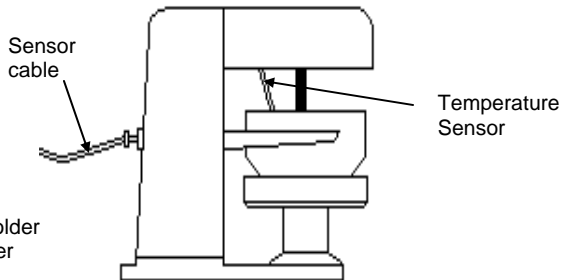

### Features include:

- A digital temperature instrument with set-point and actual temperature displays.
- Audible alarm to alert the operator as the batch temperature approaches the set-point.
- Temperature sensor probe is encased in a stainless steel sleeve – models available for use in kettle, portable agitator, and many other **Savage Bros.** applications, including older FireMixers and chocolate melters.
- 10' flexible cable allows mobility.
- Standard wall mount box or optional stand.
- Optional **control components** can be incorporated into properly equipped Savage gas stove to provide burner cycle control.

Monitoring batch temperature on #20 Gas Stove  
Shown with *optional* stand and Portable Agitator

Remote Sensor in Kettle

Remote Sensor used  
with Portable Agitator

Unit incorporated into older  
Savage S-48 FireMixer