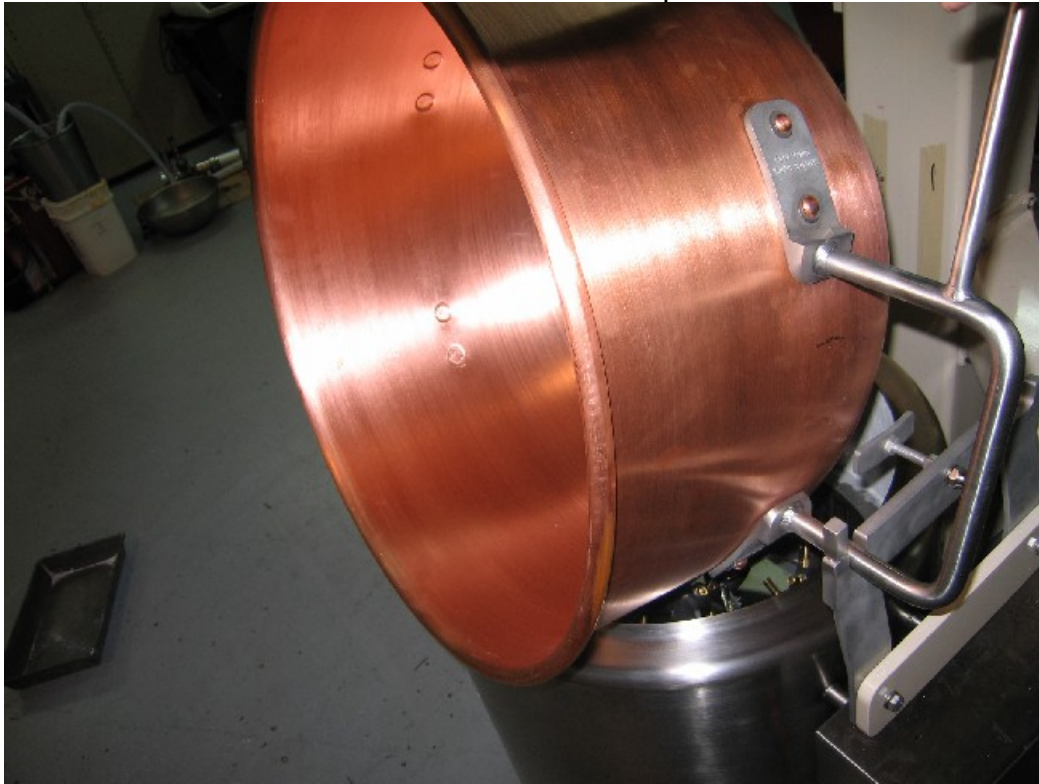

EXHIBIT A - S-92 FireMixer Gas Cooker/Mixer for cooking caramel / fudge / toffee and more. Special Agitator shown in EXHIBIT E would be substituted for the agitator pictured here

EXHIBIT B - S-92 FireMixer Cooker/Mixer - Side View

EXHIBIT C - In-Place kettle tilting for quick product removal

EXHIBIT D - Kettle in tilted position

EXHIBIT E - Special Agitator/Mixer for Caramel Corn