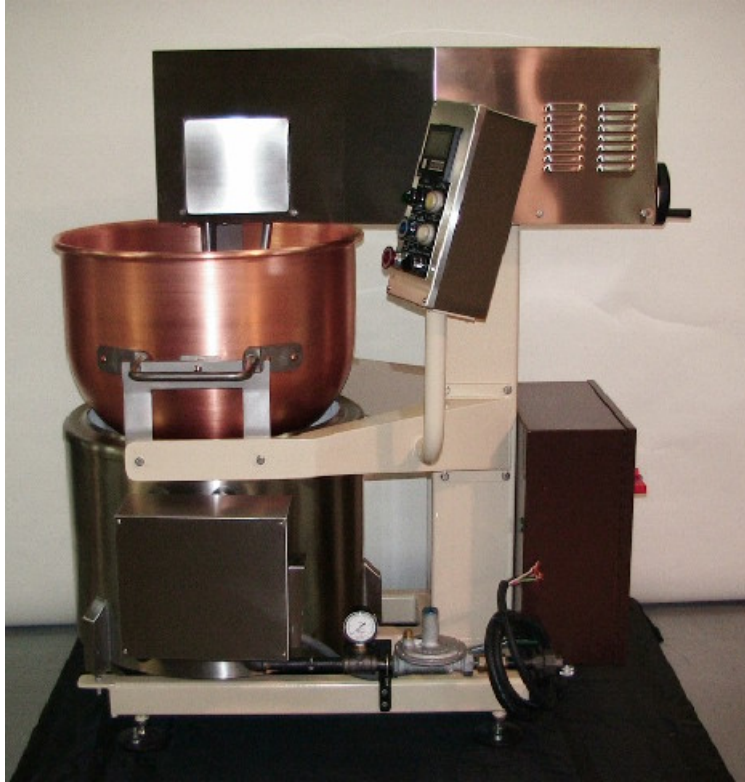

EXHIBIT A - S-92 FireMixer Gas Cooker/Mixer for cooking caramel / fudge / toffee and more. Special Agitator shown in EXHIBIT E would be substituted for the agitator pictured here

EXHIBIT B - S-92 FireMixer Cooker/Mixer - Side View

EXHIBIT C - In-Place kettle tilting for quick product removal

EXHIBIT D - Kettle in tilted position

EXHIBIT E - Special Agitator/Mixer for Caramel Corn